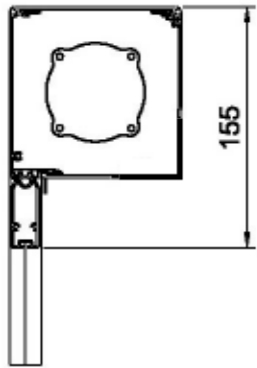

110mm Headbox

110mm Headbox Type Square

Headbox Side View

Showing Bottom Rail Dimension When Fully Up

Under Side View

Face View

Side Channel

Side Channel

Top View

Type 820

Face Fix Guide

Type 828

Side Fix Guide

**Top / Face
Fix Bracket
Part No: 43690**