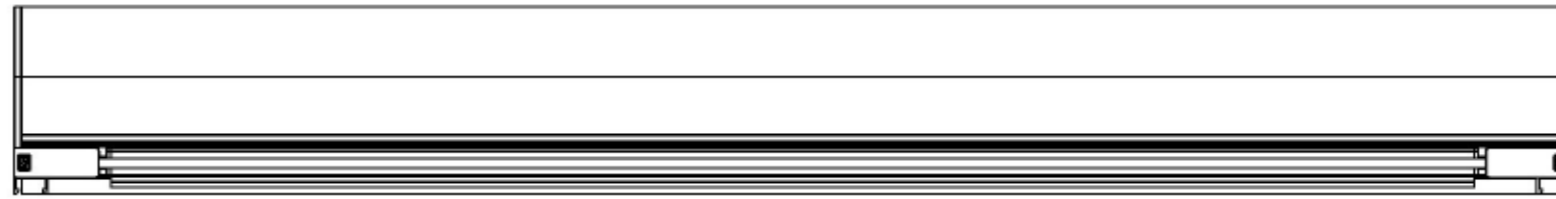

110mm Headbox

110mm Headbox Type Square

Headbox Side View

Showing Bottom Rail Dimension When Fully Up

Under Side View

Face View

Side Channel

Side Channel

Top View

Type 820

Face Fix Guide

Type 828

Side Fix Guide

**Top / Face
Fix Bracket
Part No: 43690**