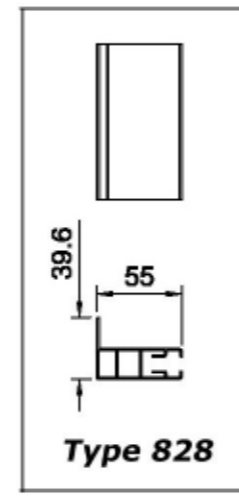

110mm Headbox

110mm Headbox Type Square

Headbox Side View

Showing Bottom Rail Dimension When Fully Up

Under Side View

Face View

Side Channel

Side Channel

Top View

Type 820

Face Fix Guide

Type 828

Side Fix Guide

**Top / Face
Fix Bracket
Part No: 43690**