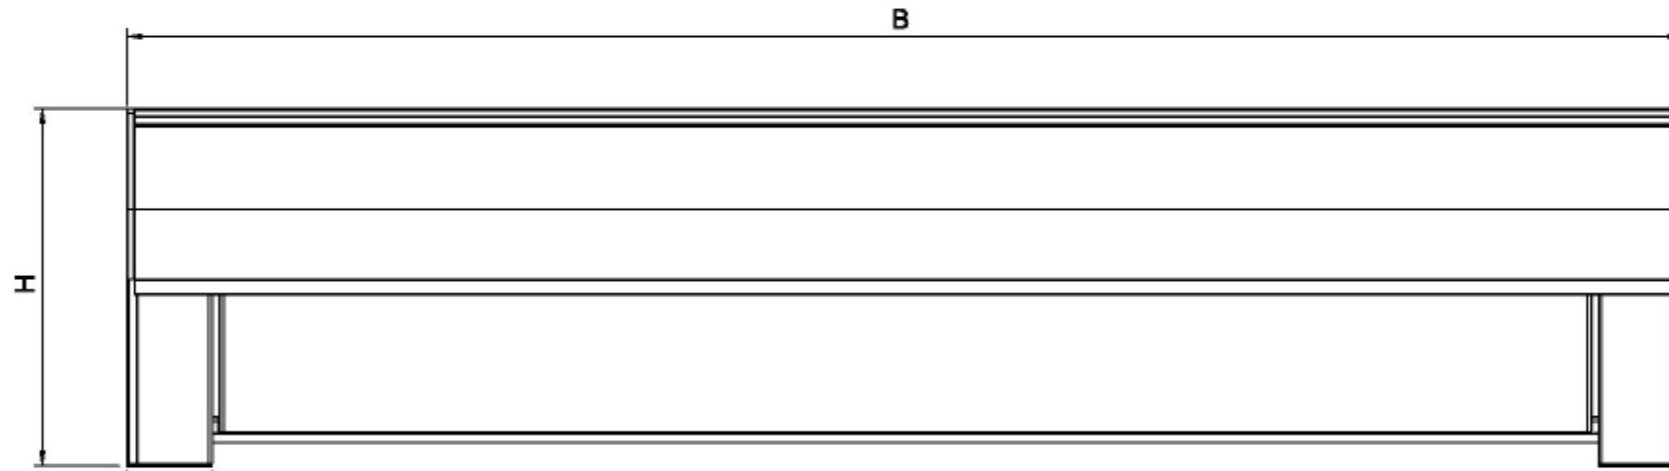

110mm Headbox

110mm Headbox Type Square

Headbox Side View

Showing Bottom Rail Dimension When Fully Up

Under Side View

Face View

Side Channel

Side Channel

Top View

Type 820

Face Fix Guide

Type 828

Side Fix Guide

**Top / Face
Fix Bracket
Part No: 43690**