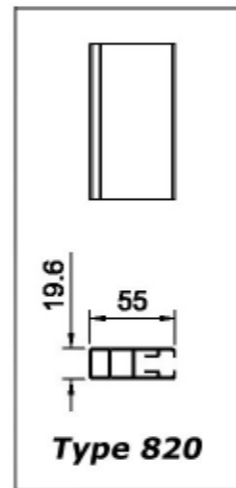

110mm Headbox

110mm Headbox Type Square

Headbox Side View

Showing Bottom Rail Dimension When Fully Up

Under Side View

Face View

Side Channel

Side Channel

Top View

Type 820

Face Fix Guide

Type 828

Side Fix Guide

**Top / Face
Fix Bracket
Part No: 43690**