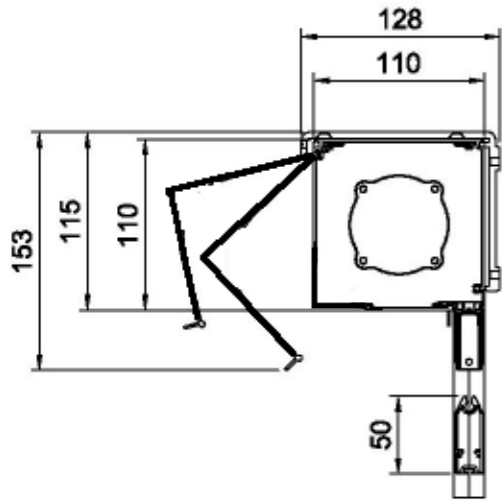

110mm Headbox

110mm Headbox Type Square

Headbox Side View

Showing Bottom Rail Dimension When Fully Up

Under Side View

Face View

Side Channel

Side Channel

Top View

Type 820

Face Fix Guide

Type 828

Side Fix Guide

**Top / Face
Fix Bracket
Part No: 43690**