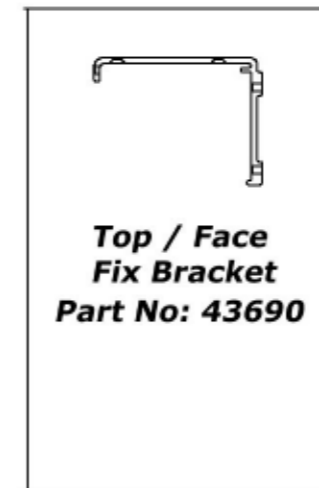

110mm Headbox

110mm Headbox Type Square

Headbox Side View

Showing Bottom Rail Dimension When Fully Up

Under Side View

Face View

Side Channel

Side Channel

Top View

Type 820

Face Fix Guide

Type 828

Side Fix Guide

**Top / Face
Fix Bracket
Part No: 43690**