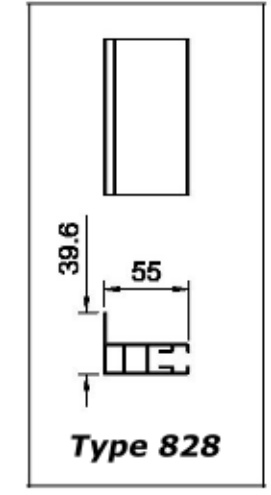

**90mm Headbox**

**90mm Headbox Type Square**

**Headbox Side View**

**Showing Bottom Rail Dimension When Fully Up**

**Under Side View**

**Face View**

**Side Channel**

**Side Channel**

**Top View**

**Type 820**

**Type 828**

**Top / Face  
Fix Bracket  
Part No: 43685**