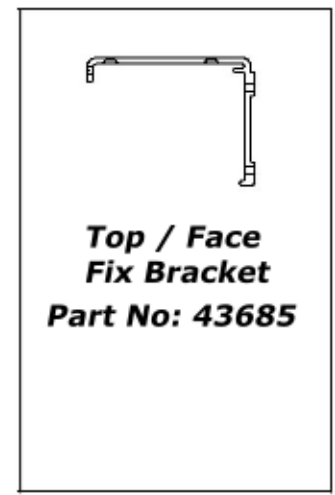

**90mm Headbox**

**90mm Headbox Type Square**

**Headbox Side View**

**Showing Bottom Rail Dimension When Fully Up**

**Under Side View**

**Face View**

**Side Channel**

**Side Channel**

**Top View**

**Type 820**

**Type 828**

**Top / Face  
Fix Bracket  
Part No: 43685**