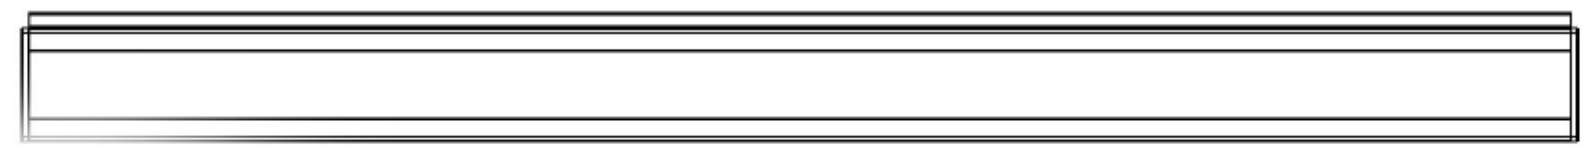

**90mm Headbox**

**90mm Headbox Type Square**

**Headbox Side View**

**Showing Bottom Rail Dimension When Fully Up**

**Under Side View**

**Face View**

**Side Channel**

**Side Channel**

**Top View**

**Type 820**

**Type 828**

**Top / Face  
Fix Bracket  
Part No: 43685**