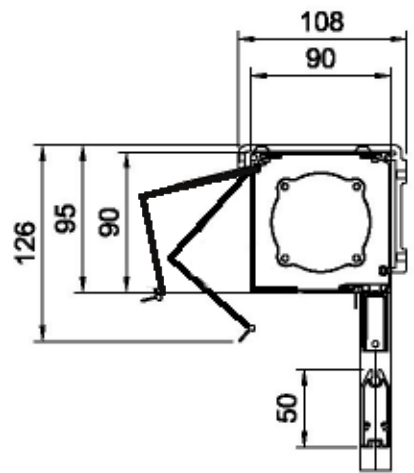

**90mm Headbox**

**90mm Headbox Type Square**

**Headbox Side View**

**Showing Bottom Rail Dimension When Fully Up**

**Under Side View**

**Face View**

**Side Channel**

**Side Channel**

**Top View**

**Type 820**

**Type 828**

**Top / Face  
Fix Bracket  
Part No: 43685**