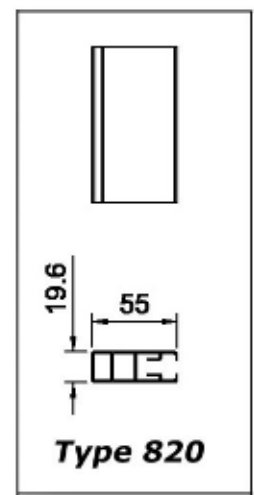

**90mm Headbox**

**90mm Headbox Type Square**

**Headbox Side View**

**Showing Bottom Rail Dimension When Fully Up**

**Under Side View**

**Face View**

**Side Channel**

**Side Channel**

**Top View**

**Type 820**

**Type 828**

**Top / Face  
Fix Bracket  
Part No: 43685**