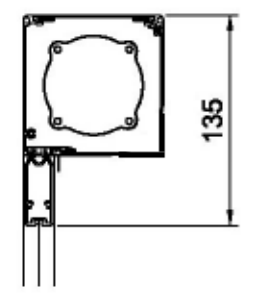

**90mm Headbox**

**90mm Headbox Type Square**

**Headbox Side View**

**Showing Bottom Rail Dimension When Fully Up**

**Under Side View**

**Face View**

**Side Channel**

**Side Channel**

**Top View**

**Type 820**

**Type 828**

**Top / Face  
Fix Bracket  
Part No: 43685**