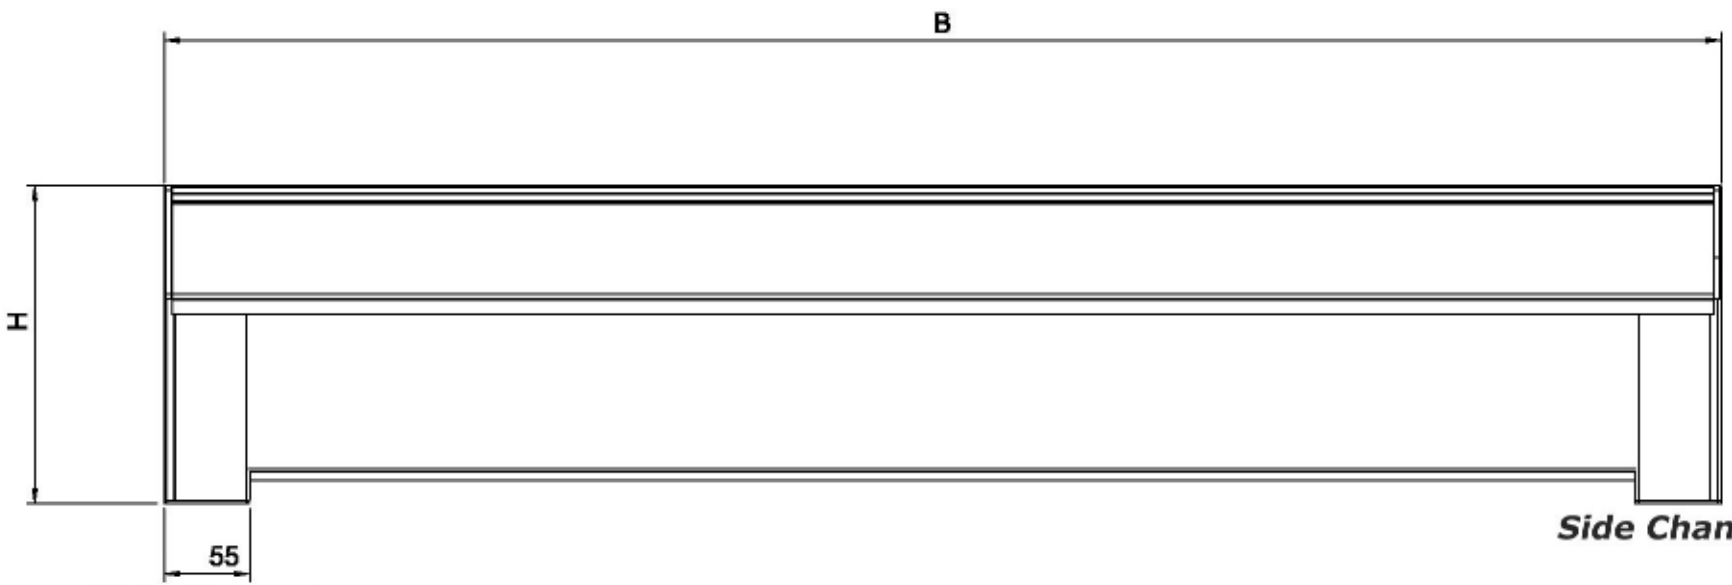

**90mm Headbox**

**90mm Headbox Type Square**

**Headbox Side View**

**Showing Bottom Rail Dimension When Fully Up**

**Under Side View**

**Face View**

**Side Channel**

**Side Channel**

**Top View**

**Type 820**

**Type 828**

**Top / Face  
Fix Bracket  
Part No: 43685**